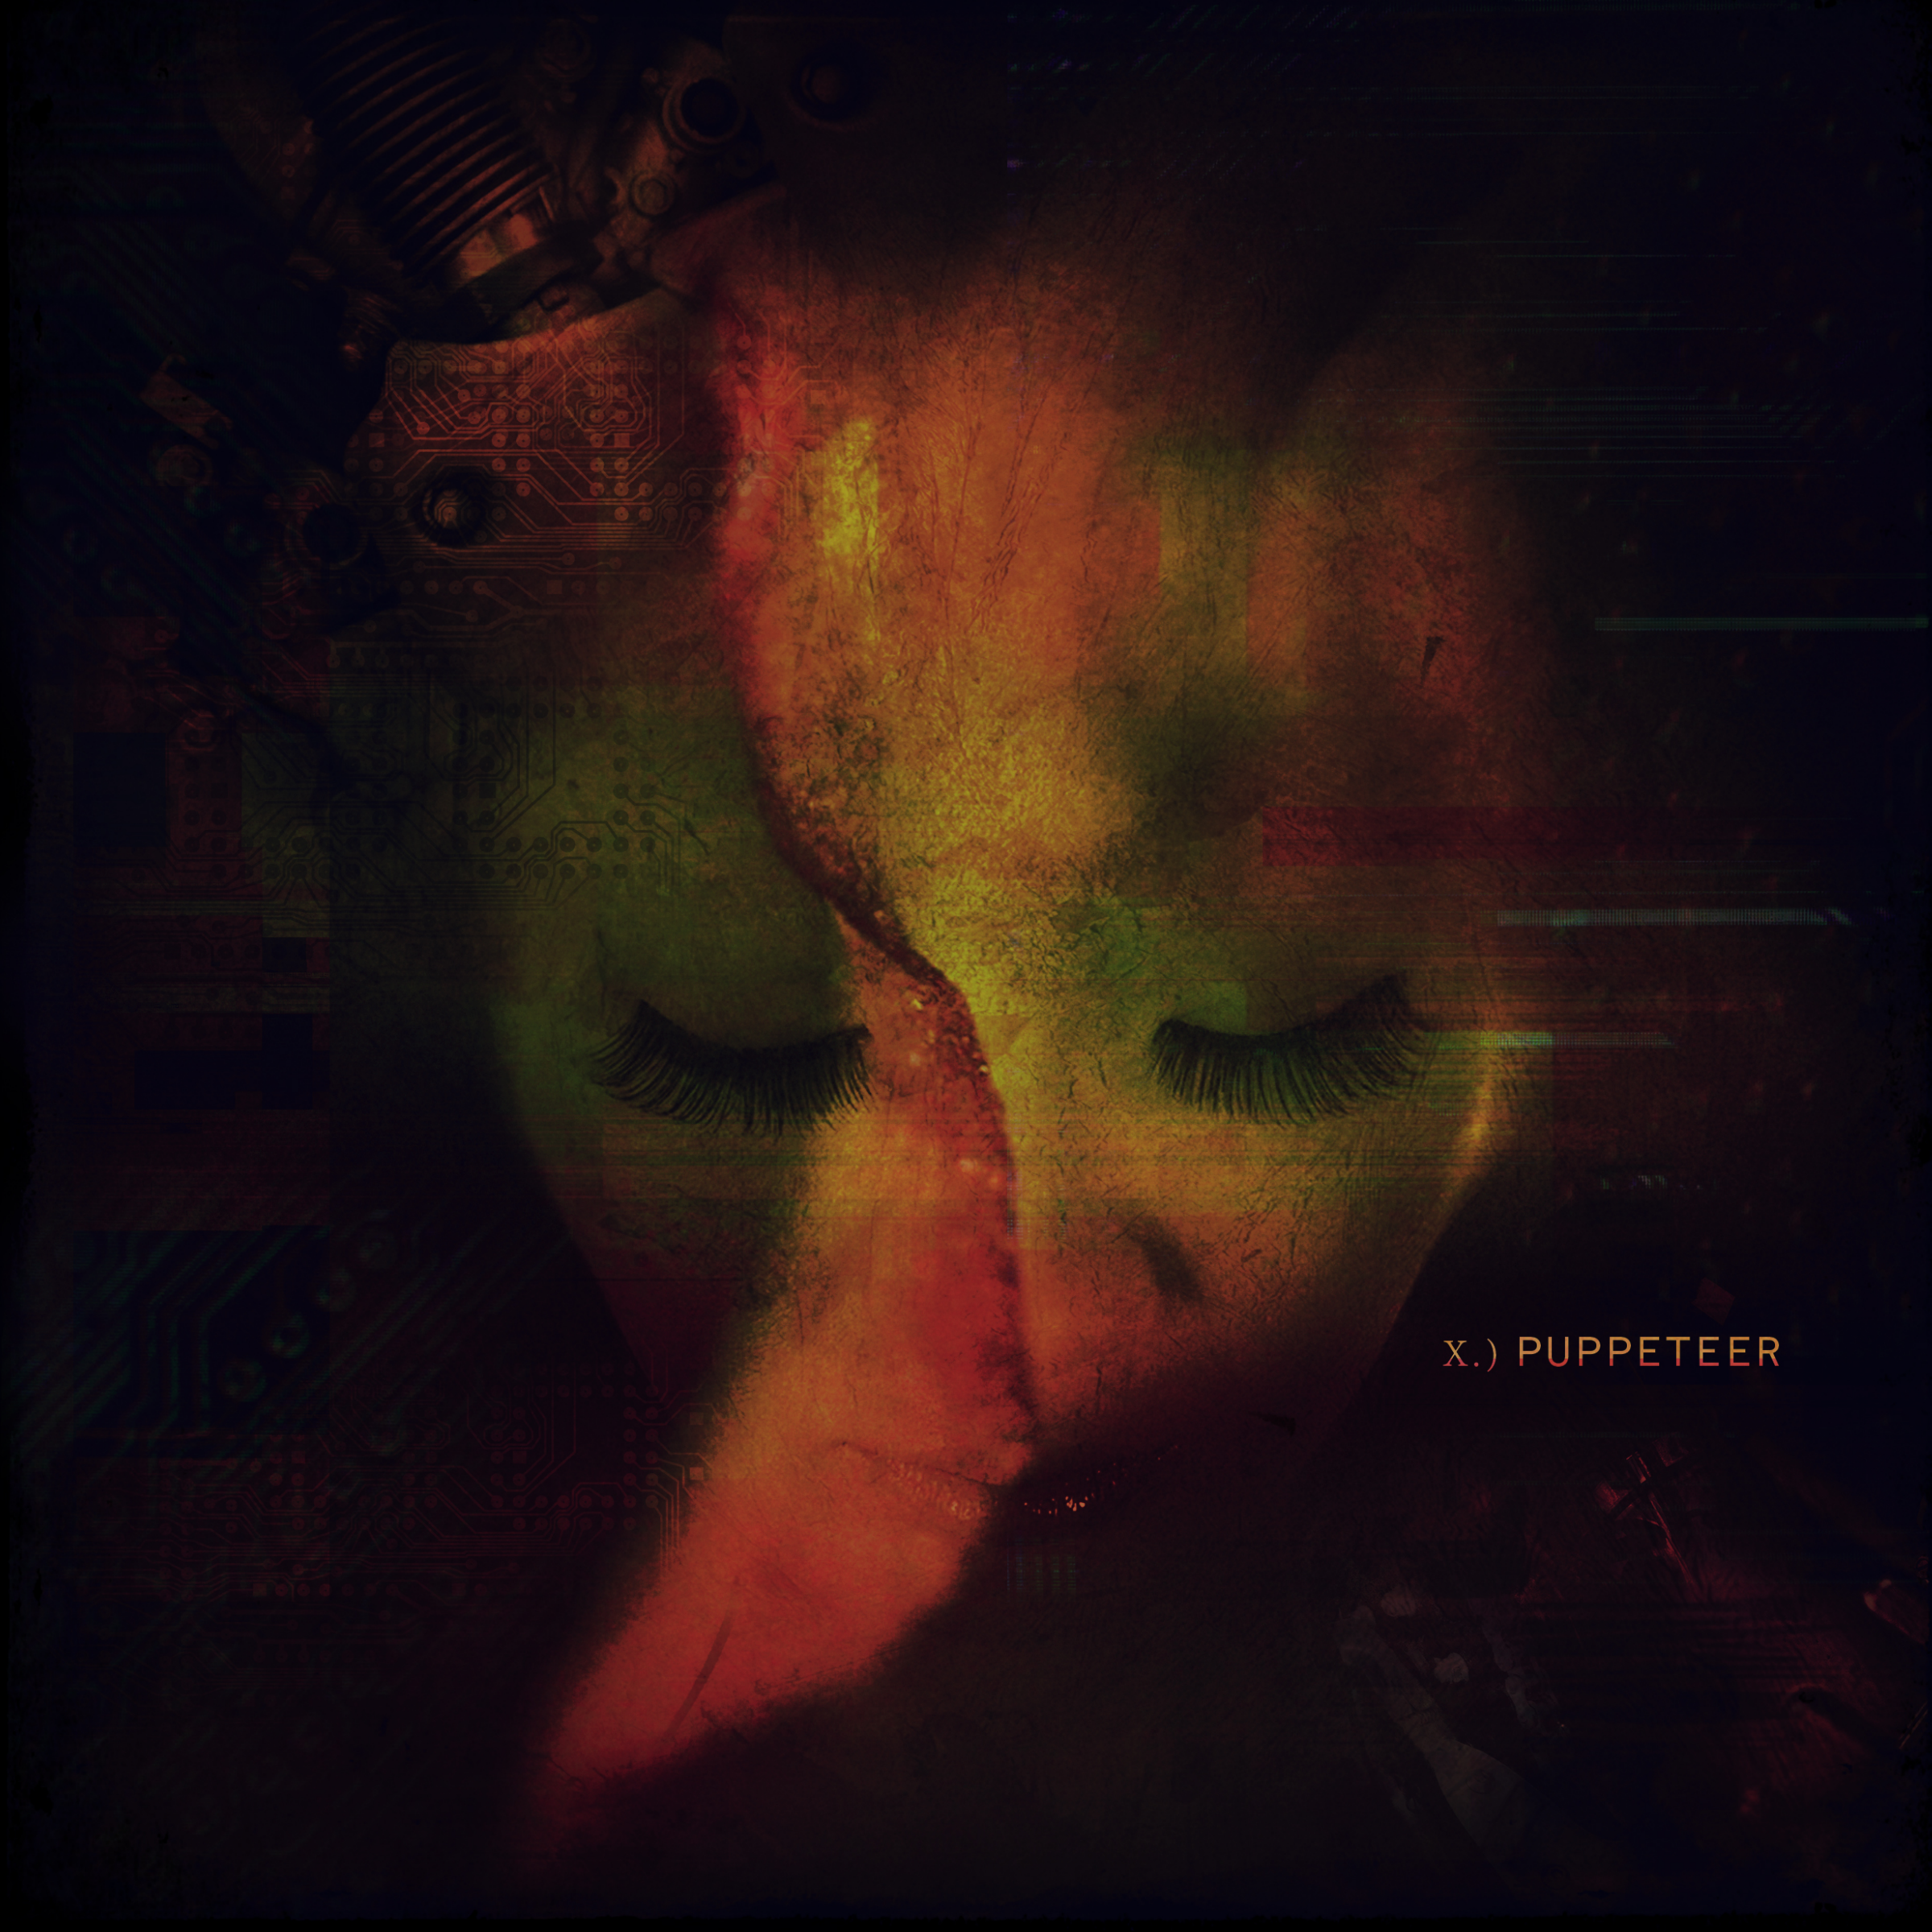

X.) PUPPETEER